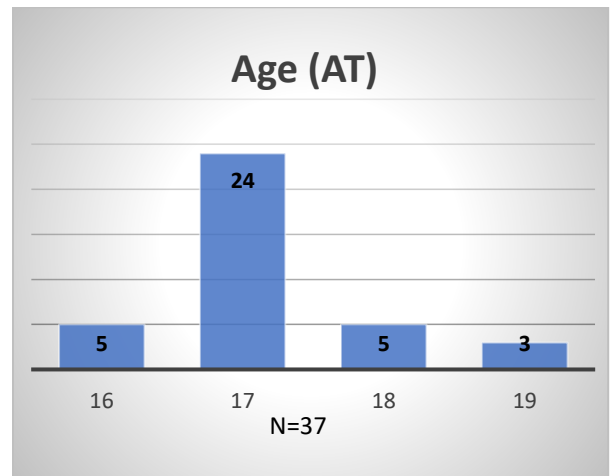

Daily Data Dashboard – April 5, 2023

Demographics for JTDC Population

Wednesday Morning Midnight Count

Total # of probation Involved youth¹: 1,150

¹ Probation Active: Any youth who is pending sentencing with an active social history, has been formally placed on probation or supervision with Cook County Juvenile Probation on the date of the report.

*Age, Gender and Race for Criminal Court population (N=1) is not represented in this report.

Data sources: cFive Supervisor – Probation Population and RMIS – JTDC Population

Daily Data Dashboard – April 5, 2023
Demographics for JTDC Population
Wednesday Morning Midnight Count