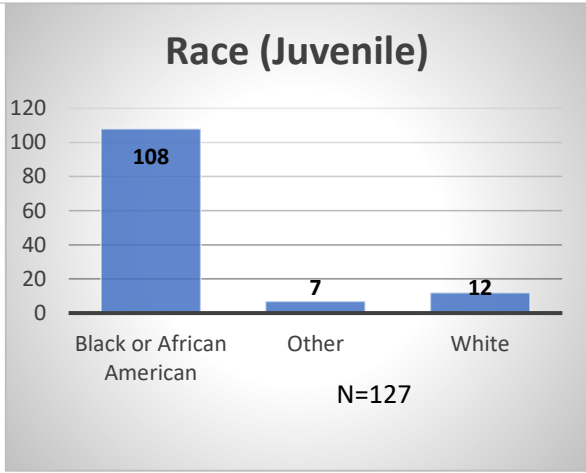

Daily Data Dashboard – April 5, 2023

Demographics for JTDC Population

Wednesday Morning Midnight Count

Total # of probation Involved youth¹: 1,150

¹ Probation Active: Any youth who is pending sentencing with an active social history, has been formally placed on probation or supervision with Cook County Juvenile Probation on the date of the report.

*Age, Gender and Race for Criminal Court population (N=1) is not represented in this report.

Data sources: cFive Supervisor – Probation Population and RMIS – JTDC Population

Daily Data Dashboard – April 5, 2023
Demographics for JTDC Population
Wednesday Morning Midnight Count