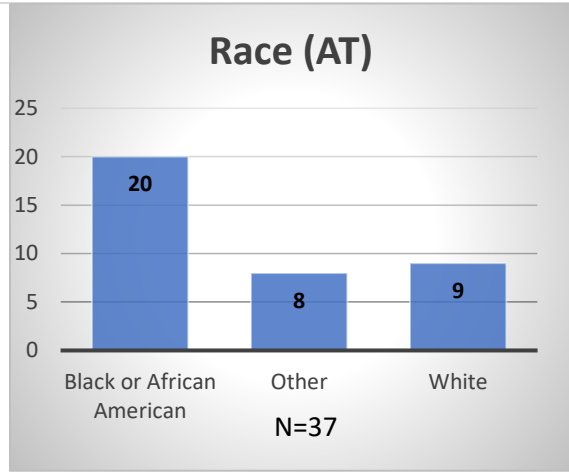

Daily Data Dashboard – April 5, 2023

Demographics for JTDC Population

Wednesday Morning Midnight Count

Total # of probation Involved youth¹: 1,150

¹ Probation Active: Any youth who is pending sentencing with an active social history, has been formally placed on probation or supervision with Cook County Juvenile Probation on the date of the report.

*Age, Gender and Race for Criminal Court population (N=1) is not represented in this report.

Data sources: cFive Supervisor – Probation Population and RMIS – JTDC Population

Daily Data Dashboard – April 5, 2023
Demographics for JTDC Population
Wednesday Morning Midnight Count