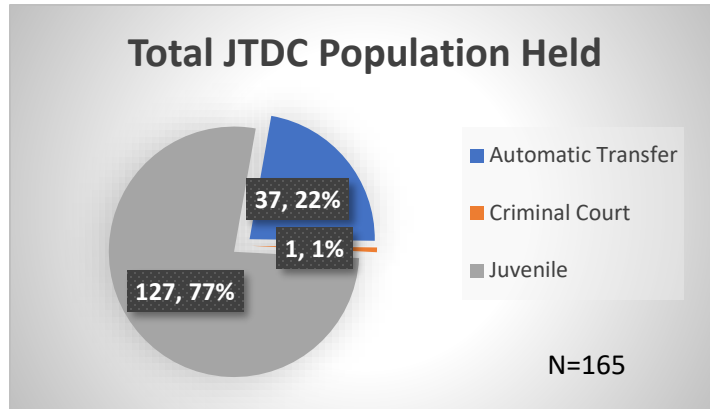

Daily Data Dashboard – April 5, 2023

Demographics for JTDC Population

Wednesday Morning Midnight Count

Total # of probation Involved youth¹: 1,150

¹ Probation Active: Any youth who is pending sentencing with an active social history, has been formally placed on probation or supervision with Cook County Juvenile Probation on the date of the report.

*Age, Gender and Race for Criminal Court population (N=1) is not represented in this report.

Data sources: cFive Supervisor – Probation Population and RMIS – JTDC Population

Daily Data Dashboard – April 5, 2023
Demographics for JTDC Population
Wednesday Morning Midnight Count