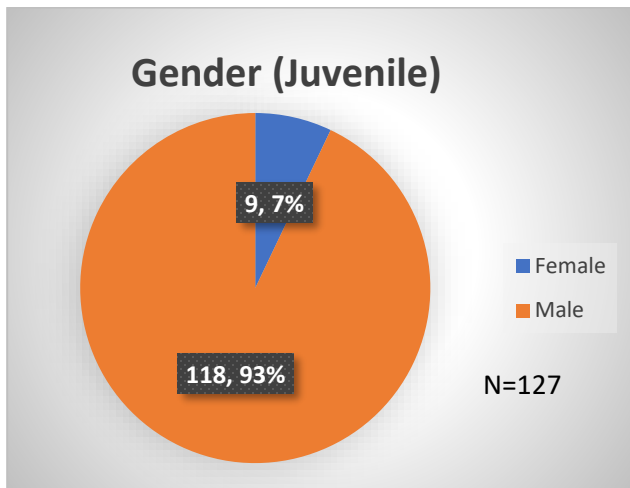

Daily Data Dashboard – April 5, 2023

Demographics for JTDC Population

Wednesday Morning Midnight Count

Total # of probation Involved youth¹: 1,150

¹ Probation Active: Any youth who is pending sentencing with an active social history, has been formally placed on probation or supervision with Cook County Juvenile Probation on the date of the report.

*Age, Gender and Race for Criminal Court population (N=1) is not represented in this report.

Data sources: cFive Supervisor – Probation Population and RMIS – JTDC Population

Daily Data Dashboard – April 5, 2023
Demographics for JTDC Population
Wednesday Morning Midnight Count