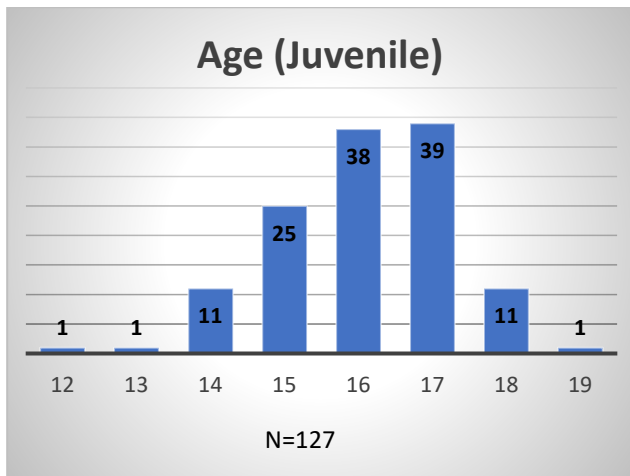

Daily Data Dashboard – April 5, 2023

Demographics for JTDC Population

Wednesday Morning Midnight Count

Total # of probation Involved youth¹: 1,150

¹ Probation Active: Any youth who is pending sentencing with an active social history, has been formally placed on probation or supervision with Cook County Juvenile Probation on the date of the report.

*Age, Gender and Race for Criminal Court population (N=1) is not represented in this report.

Data sources: cFive Supervisor – Probation Population and RMIS – JTDC Population

Daily Data Dashboard – April 5, 2023
Demographics for JTDC Population
Wednesday Morning Midnight Count