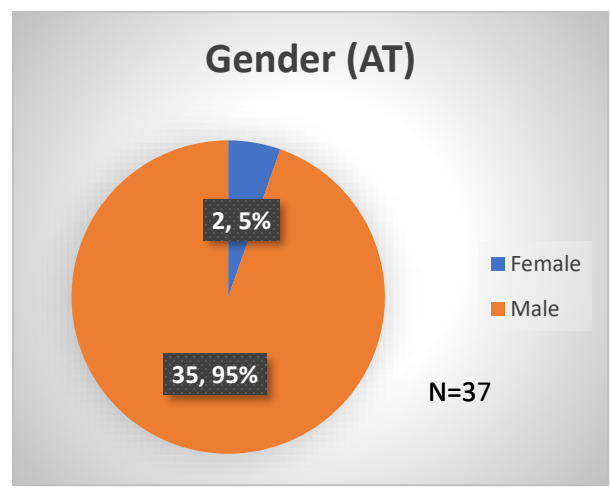

Daily Data Dashboard – April 5, 2023

Demographics for JTDC Population

Wednesday Morning Midnight Count

Total # of probation Involved youth¹: 1,150

¹ Probation Active: Any youth who is pending sentencing with an active social history, has been formally placed on probation or supervision with Cook County Juvenile Probation on the date of the report.

*Age, Gender and Race for Criminal Court population (N=1) is not represented in this report.

Data sources: cFive Supervisor – Probation Population and RMIS – JTDC Population

Daily Data Dashboard – April 5, 2023
Demographics for JTDC Population
Wednesday Morning Midnight Count